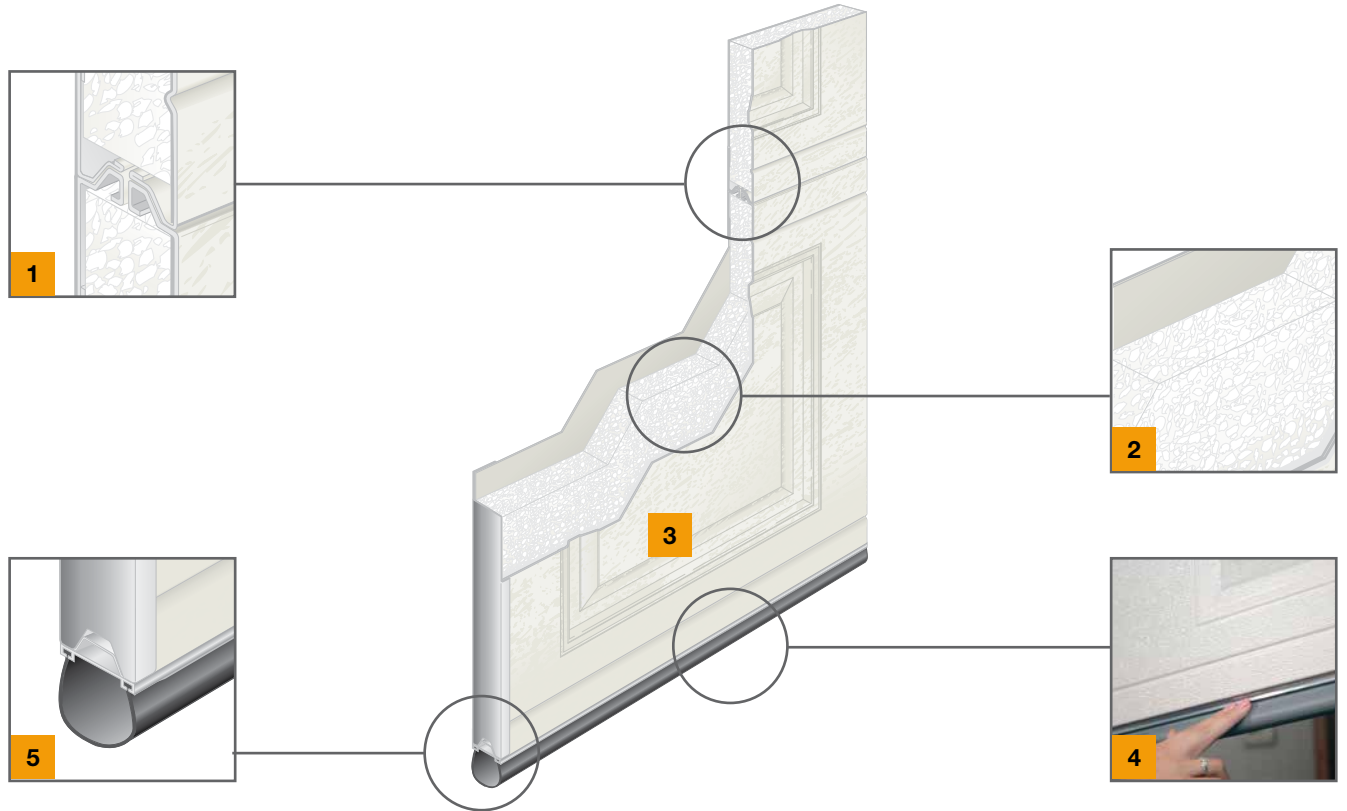

- **R-7.4** Thermal Rating
- Steel Construction
- 1½” Polystyrene
- 7 Colors
- 6 Panel Designs
- 26 Window Designs

Section Detail

SECTION DETAIL Therma Tech panels are produced in a woodgrain texture exterior face and stucco interior surface. All doors are customizable with 26 window designs and include clear annealed glass.

Left Facing Page Image:
White long raised with modern lite R LH panels

Bottom Left Image:
Close-up of a white long raised panel with woodgrain texture

Therma Tech 3400

Panel Features

The Industry Leader in Innovative Door Safety, Durability, and Efficiency

Tongue & Groove Section Joints **1**

Precisely designed thermally broken section joints reduce air infiltration and create weather tight seal.

Sandwich Construction **2**

3-layer steel front and back construction with insulating polystyrene core increases energy savings.