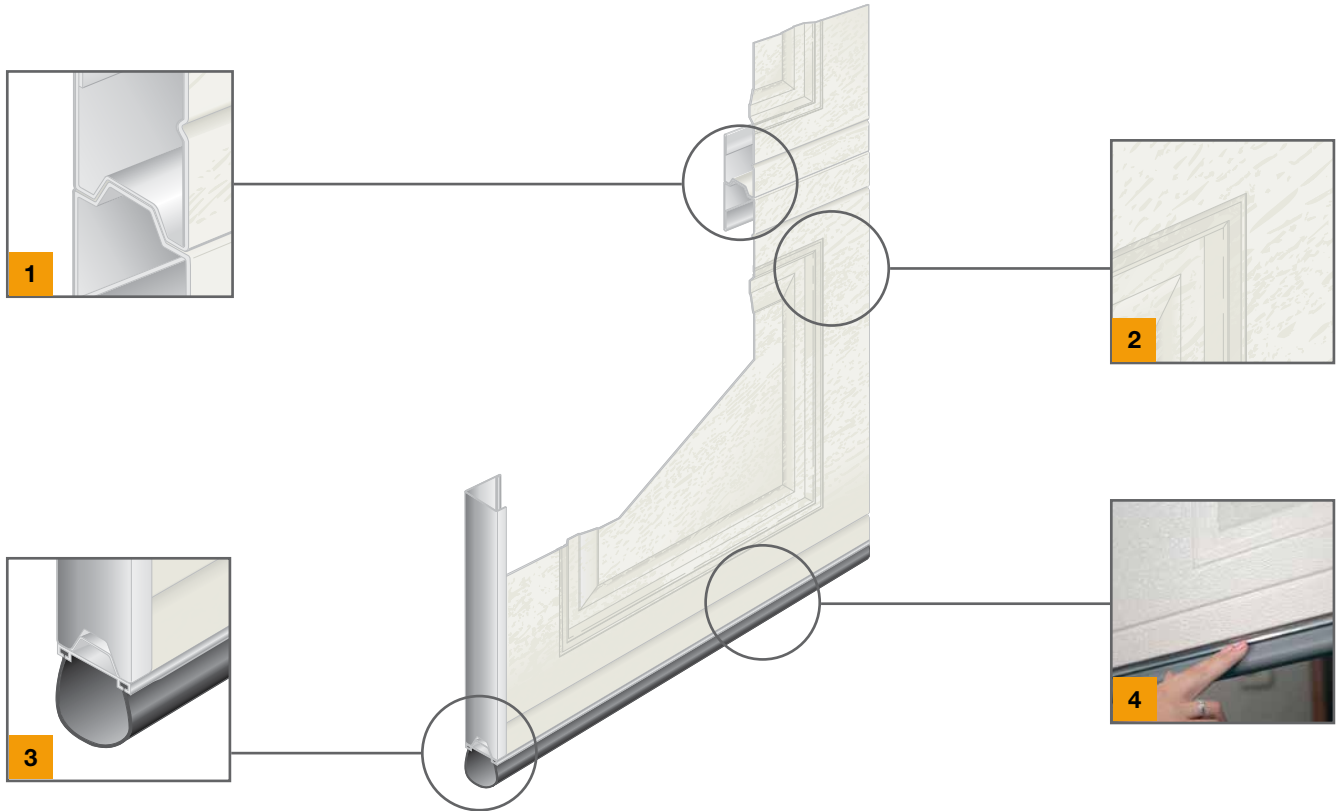

Luxury Level

Section Detail

SECTION DETAIL Pro Tech panels are produced in a woodgrain texture exterior face. All doors are customizable with 26 window designs and include clear annealed glass.

Left Facing Page Image: White traditional panel door with standard windows

Bottom Left Image: Close-up of a white traditional panel with woodgrain texture.

Pro Tech 2500

Panel Features

The Industry Leader in Innovative Door Safety, Economy, and Selection

Tongue & Groove Section Joints **1**

Precisely designed section joints reduce air infiltration and create weather tight seal.

Bottom Weather Seal **3**

Keeps out wind, rain, debris and other elements for added energy savings.

Panel Embossment **2**