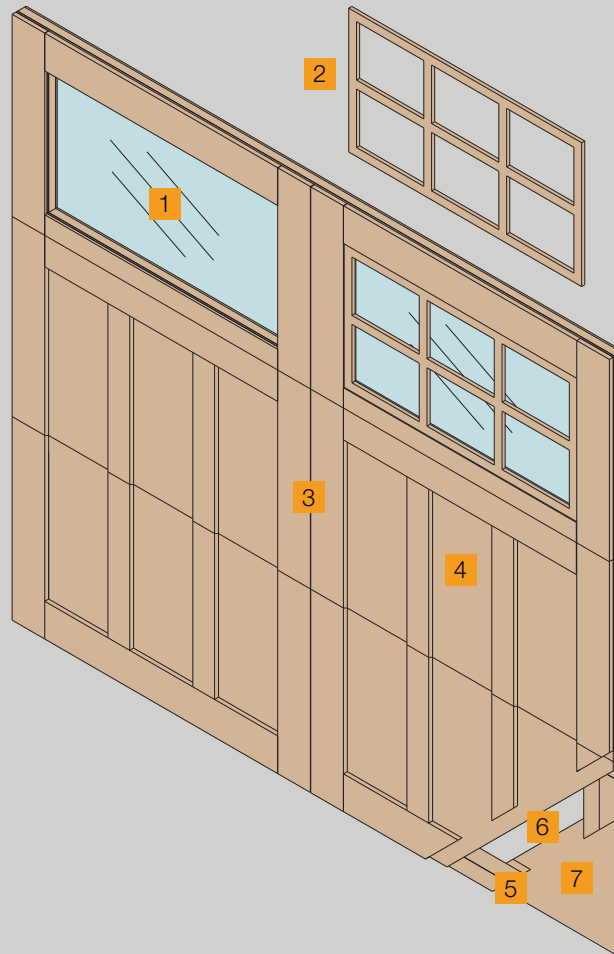

BUILDER COLLECTION™

Natural Wood Carriage Style Garage Doors

HÖRMANN NORTHWEST DOOR

Builder Collection™

The Builder Collection has been uniquely engineered with the builder in mind. It has been designed to be a reasonably priced alternative to our full customized wood carriage style doors. This is a natural wood product that is insulated and has a polystyrene core. The window grid has been uniquely engineered for easy removal; for applying finish paint or just normal cleaning. A large selection of designs are available with standard sizes up to 18 feet wide and 9 feet high. All designs are available in stainable and paintable versions with your choice of either western red cedar or meranti mahogany overlay, both having a plywood face. Prime painting is also available for your convenience.

FEATURES

- Convenient removable window grid for easy maintenance/access.
- Natural Wood overlay
- Insulated Core R-6.18
- Energy efficient tongue & groove weather joints
- Thick, finger-jointed natural wood stile and rails

Door Widths	Panels Wide
8'-0"	2
9'-0"	2
10'-0"	2
12'-0"	3
15'-6"	4
15'-8"	4
16'-0"	4
18'-0"	4

Door Heights	No. Of Sections
6'-6"	3
6'-9"	3
7'-0"	3
7'-6"	4
7'-9"	4
8'-0"	4
8'-6"	4
9'-0"	4

DESIGNS

Designs shown are single car 2 panel doors, double car doors are 4 panels wide and look like 2 single car doors side by side.