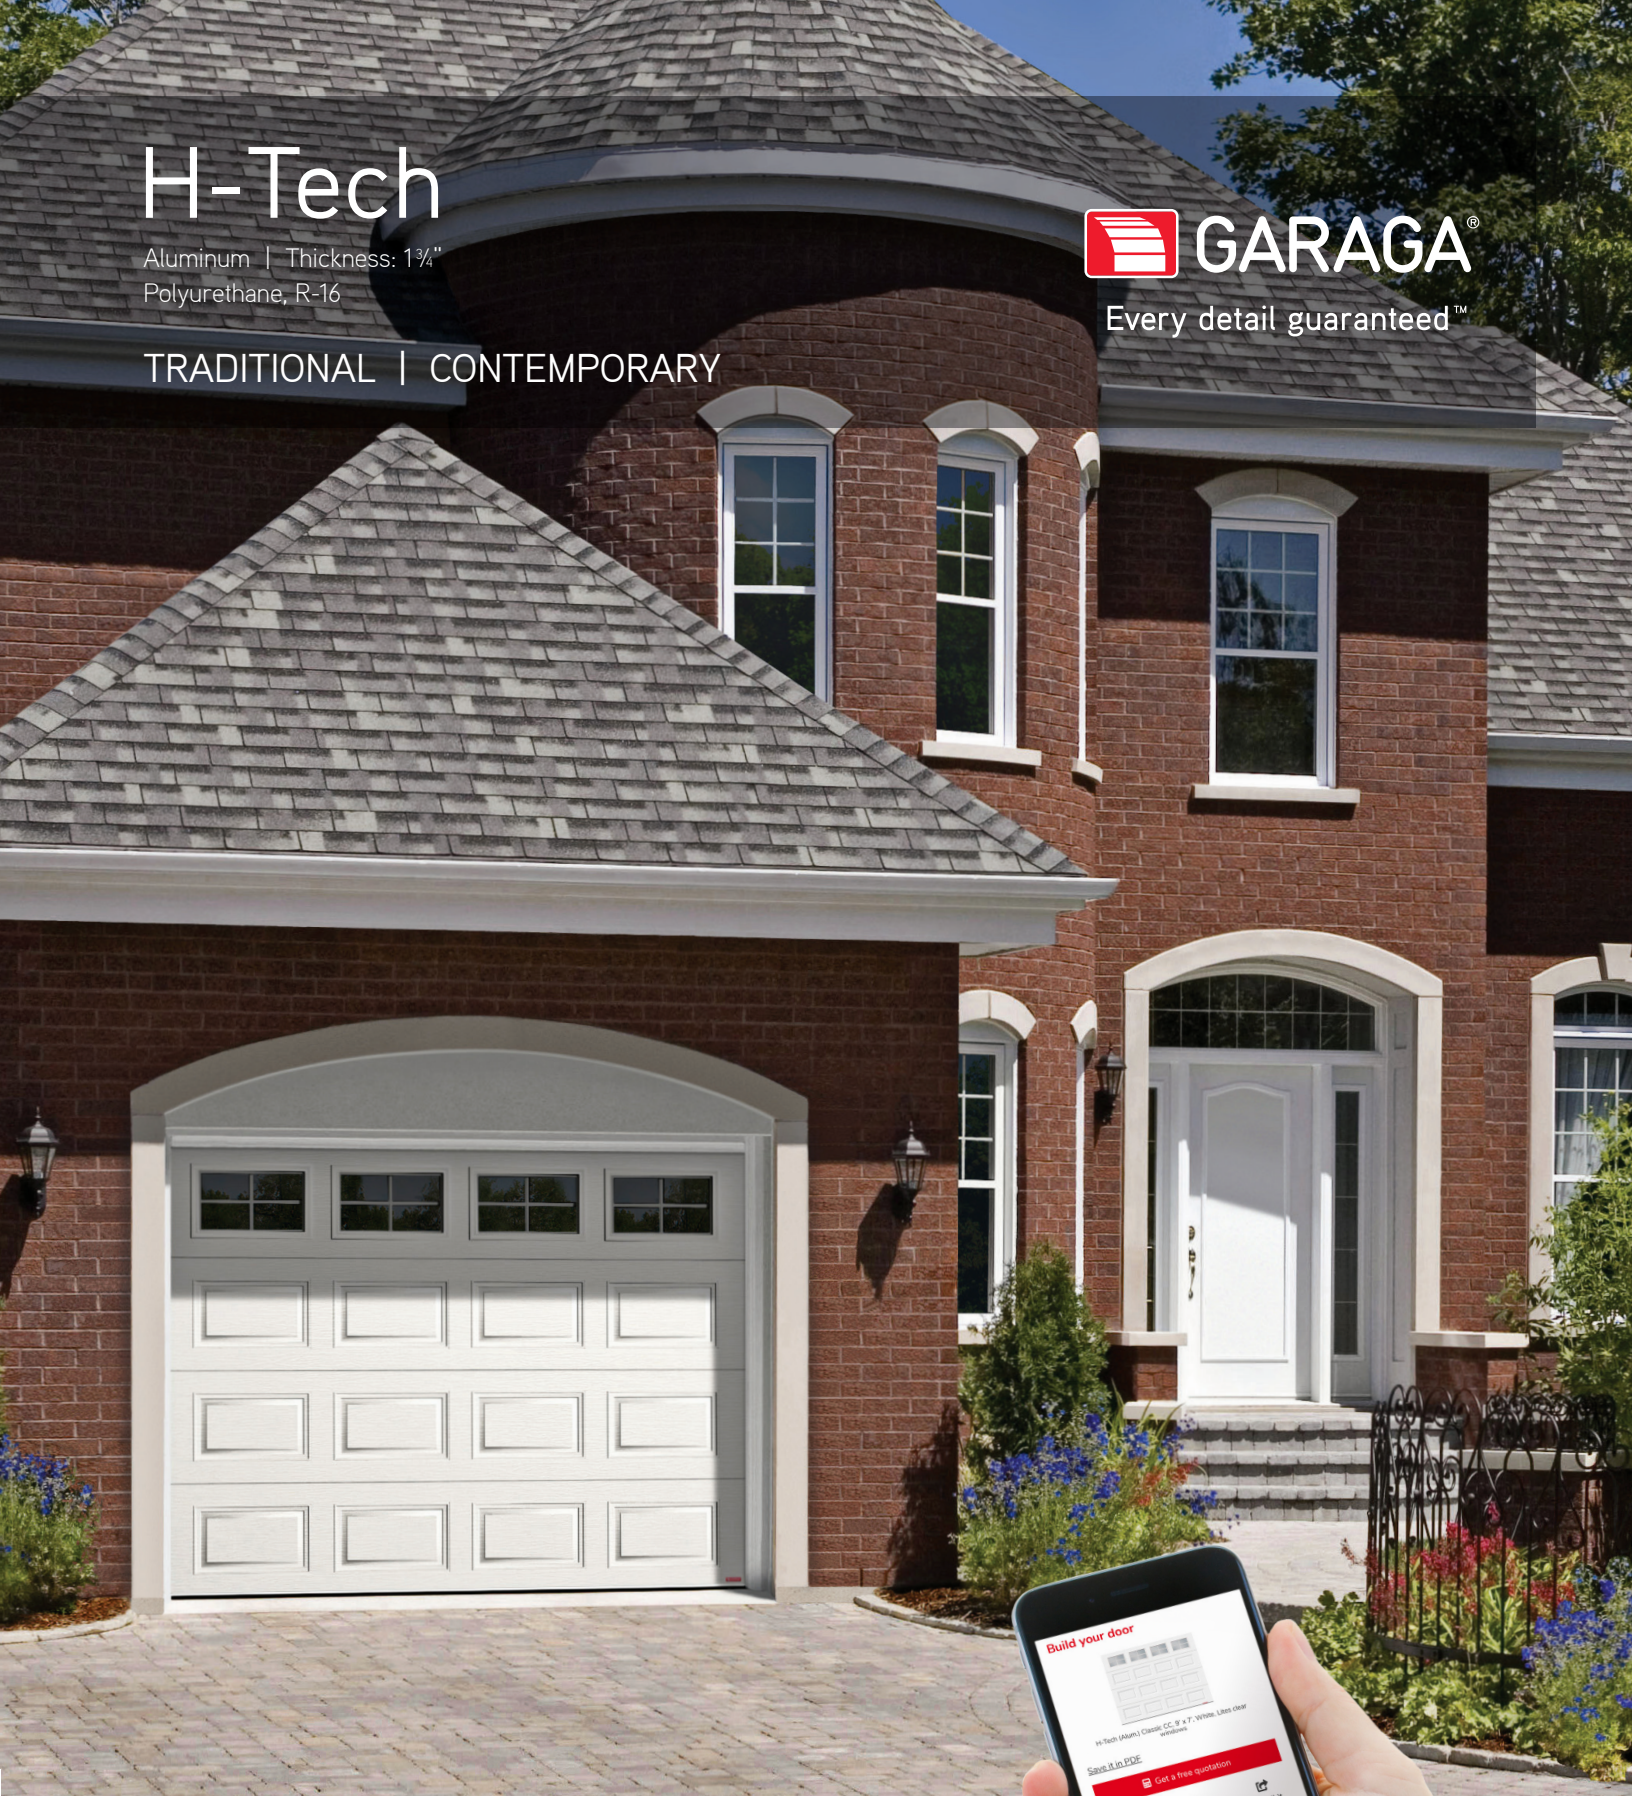

H-Tech

Aluminum | Thickness: 1¾"
Polyurethane, R-16

Every detail guaranteed™

TRADITIONAL | CONTEMPORARY

Build your garage door

Visualize your home with a new garage door. Visit garaga.com/designcentre or scan the QR code.

MODEL PATTERNS AND LAYOUTS

TRADITIONAL

Classic (21" x 13")

CONTEMPORARY

Grooved (1" continuous lines)

Flush

WINDOWS (21" x 13")

Types of glass